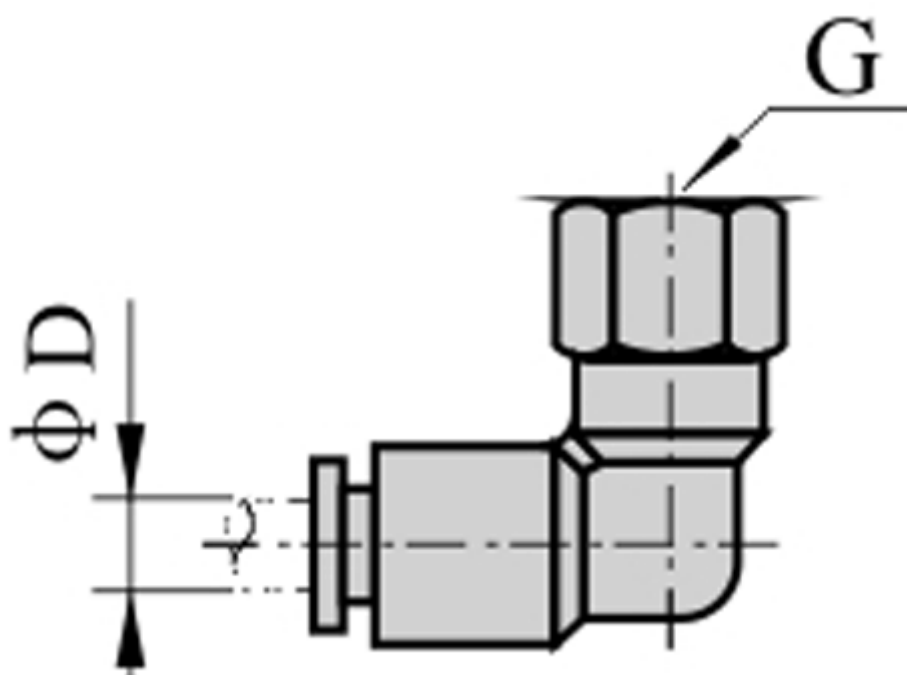

Data Sheet

Article number: 58EPLF803

Description: Fitting EPLF803 female elbow connector
thread 3/8", tube diameter 8

Measures

D = 8
Thread = 3/8"